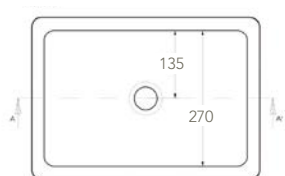

Ref: EUSNK12 *

A top-mounted bath bowl model with inner radius of 70 mm.
Minimum Order Quantity: 12 units

Ref: **EUSNK5**

A bath bowl model with an inner radius of 5 mm.

Ref: **EUSNK6**

A bath bowl model with an inner radius of 20 mm.

Ref: **EUSNK7** *

A bath bowl model with an inner radius of 20 mm.
Minimum Order Quantity: 14 units

Ref: **EUSNK8**

A bath bowl model with an inner radius of 20 mm.

Ref: **EUSNK13**

A bath bowl model with an inner radius of 70 mm.