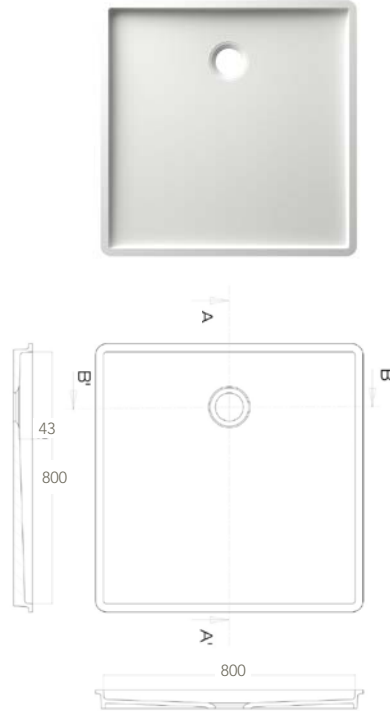

Ref: **EUSNK47** *

A shower tray to integrate.
Minimum Order Quantity: 10 units