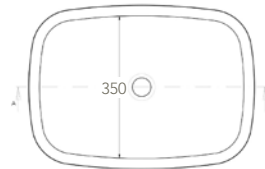

Ref: **EUSNK23** *

An undermounted bath bowl model with an inner radius of 100 mm.
Minimum Order Quantity: 14 units