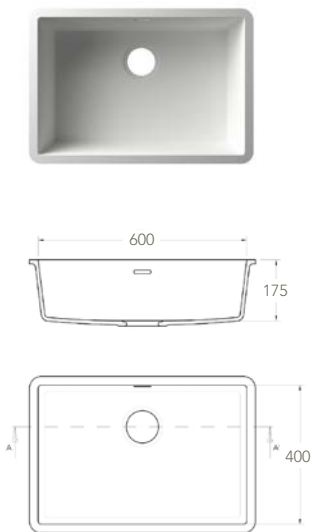

Ref: EUSNK60 *

A kitchen sink model with common dimensions.
Minimum Order Quantity: 12 units