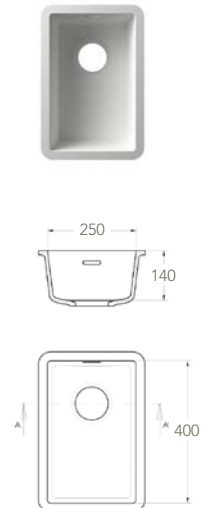

Ref: EUSNK55 *

A kitchen sink model with common dimensions.
Minimum Order Quantity: 24 units