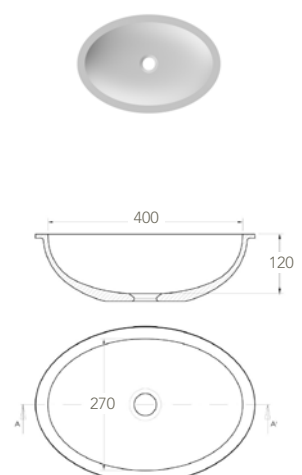

Ref: **EUSNK28** *

An undermounted oval bath bowl model.
Minimum Order Quantity: 24 units