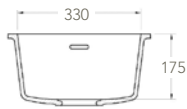

Ref: EUSNK62

A kitchen sink model with common dimensions.

Ref: EUSNK63

A narrow kitchen sink model thought for reduced spaces like apartments, boats, caravans, trains...

Ref: **EUSNK56** *

A kitchen sink model with common dimensions.
Minimum Order Quantity: 12 units