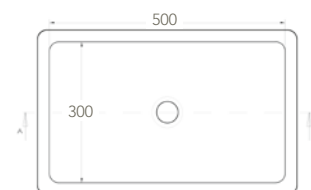

Ref: **EUSNK8**

A bath bowl model with an inner radius of 20 mm.