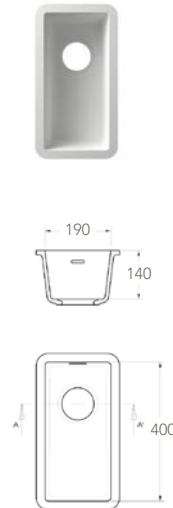

KITCHEN SINKS

Ref: EUSNK52

A kitchen sink model with common dimensions.

Ref: EUSNK53 *

A kitchen sink model with common dimensions.
Minimum Order Quantity: 18 units

Ref: EUSNK54

A kitchen sink model with common dimensions.