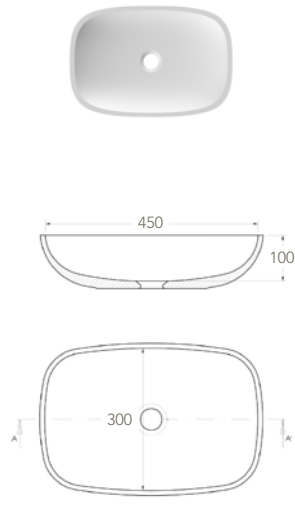

Ref: **EUSNK7** *

A bath bowl model with an inner radius of 20 mm.
Minimum Order Quantity: 14 units

Ref: **EUSNK8**

A bath bowl model with an inner radius of 20 mm.

Ref: **EUSNK13**

A bath bowl model with an inner radius of 70 mm.

Ref: **EUSNK14** *

A top-mounted bath bowl model with inner radius of 70 mm.
Minimum Order Quantity: 14 units

Ref: **EUSNK15** *

An undermounted bath bowl model with an inner radius of 100 mm.
Minimum Order Quantity: 24 units

Ref: **EUSNK16** *

A top-mounted bath bowl model with an inner radius of 100 mm.
Minimum Order Quantity: 24 units

BATH BOWLS

Ref: **EUSNK17** *

An undermounted bath bowl model with an inner radius of 100 mm.
Minimum Order Quantity: 14 units

Ref: **EUSNK18** *

An undermounted bath bowl model with an inner radius of 100 mm.
Minimum Order Quantity: 14 units

Ref: **EUSNK19** *

An undermounted bath bowl model with an inner radius of 100 mm.
Minimum Order Quantity: 14 units