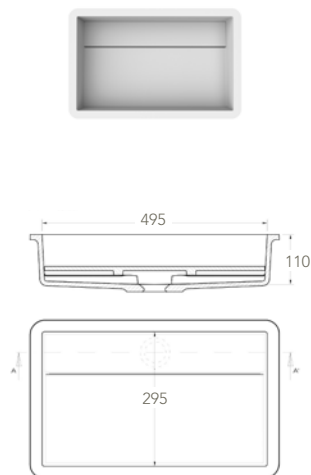

Ref: **EUSNK25** *

A bath bowl model with hidden drain hole.
Minimum Order Quantity: 14 units