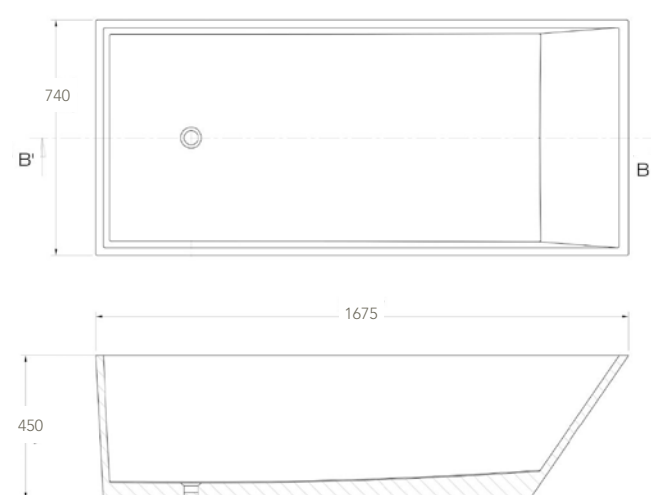

BATHTUBS

Ref: **EUSNK50** *

A bathtub designed to be mounted with a skirt.
Possibility to acquire it with or without skirt.
Minimum Order Quantity: 1 unit

Ref: **EUSNK51** *

Free-standing bathtub.
Minimum Order Quantity: 1 unit