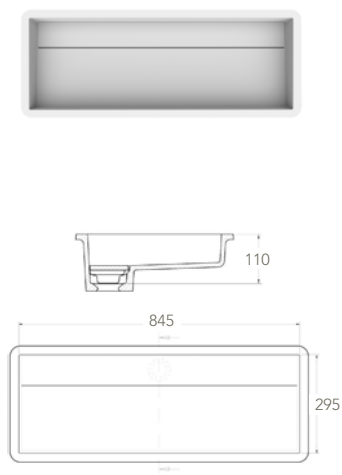

Ref: **EUSNK26** *

A bath bowl model with hidden drain hole.
Minimum Order Quantity: 7 units