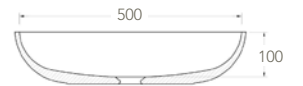

Ref: **EUSNK24** *

An undermounted bath bowl model with an inner radius of 100 mm.
Minimum Order Quantity: 14 units