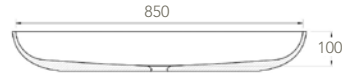

Ref: **EUSNK22** *

An undermounted bath bowl model with an inner radius of 100 mm.
Minimum Order Quantity: 7 units