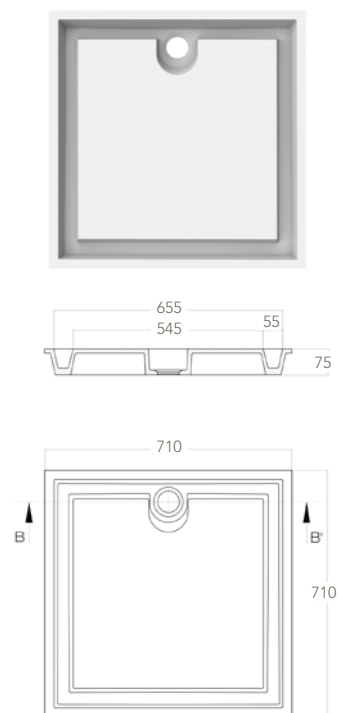

Ref: **EUSNK45** *

A U-shaped bath bowl model, with two curved radius in the inner edges.
Minimum Order Quantity: 14 units

SHOWER TRAYS

Ref: **EUSNK46** *

A shower tray to integrate.
Minimum Order Quantity: 10 units

Ref: **EUSNK47** *

A shower tray to integrate.
Minimum Order Quantity: 10 units

Ref: **EUSNK48** *

A shower tray to integrate.
Minimum Order Quantity: 10 units

Ref: **EUSNK49** *

A shower tray designed to be undermounted. Its thin water drainage slot conveys a minimalist look.
Minimum Order Quantity: 10 units