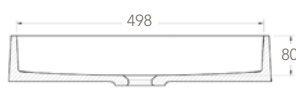

Ref: **EUSNK14** *

A top-mounted bath bowl model with inner radius of 70 mm.
Minimum Order Quantity: 14 units