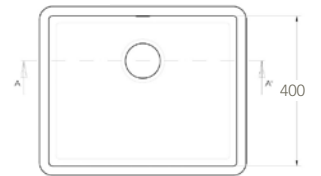

Ref: **EUSNK59**

A kitchen sink model with common dimensions.