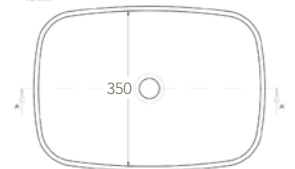

Ref: **EUSNK24** *

An undermounted bath bowl model with an inner radius of 100 mm.
Minimum Order Quantity: 14 units