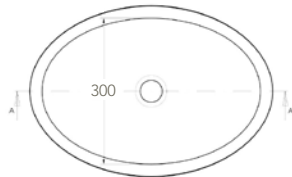

Ref: **EUSNK30**

An oval bath bowl model to integrate.