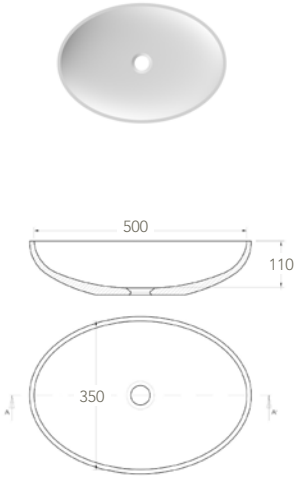

BATH BOWLS

Ref: **EUSNK33** *

A top-mounted oval bath bowl model.
Minimum Order Quantity: 14 units