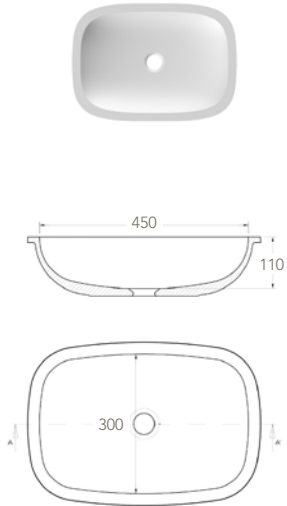

Ref: **EUSNK7** *

A bath bowl model with an inner radius of 20 mm.
Minimum Order Quantity: 14 units

Ref: **EUSNK8**

A bath bowl model with an inner radius of 20 mm.

Ref: **EUSNK13**

A bath bowl model with an inner radius of 70 mm.

Ref: **EUSNK14** *

A top-mounted bath bowl model with inner radius of 70 mm.
Minimum Order Quantity: 14 units

Ref: **EUSNK15** *

An undermounted bath bowl model with an inner radius of 100 mm.
Minimum Order Quantity: 24 units

Ref: **EUSNK16** *

A top-mounted bath bowl model with an inner radius of 100 mm.
Minimum Order Quantity: 24 units

BATH BOWLS

Ref: **EUSNK17** *

An undermounted bath bowl model with an inner radius of 100 mm.
Minimum Order Quantity: 14 units

Ref: **EUSNK18** *

An undermounted bath bowl model with an inner radius of 100 mm.
Minimum Order Quantity: 14 units

Ref: **EUSNK19** *

An undermounted bath bowl model with an inner radius of 100 mm.
Minimum Order Quantity: 14 units