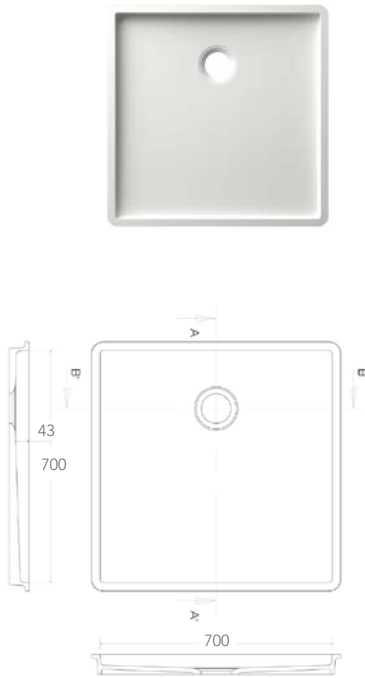

Ref: **EUSNK45** *

A U-shaped bath bowl model, with two curved radius in the inner edges.
Minimum Order Quantity: 14 units

SHOWER TRAYS

Ref: **EUSNK46** *

A shower tray to integrate.
Minimum Order Quantity: 10 units