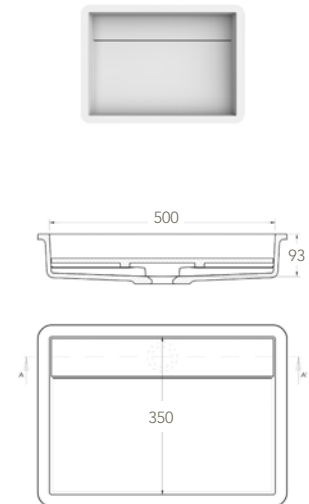

Ref: **EUSNK27** *

A bath bowl model with hidden drain hole.
Minimum Order Quantity: 14 units