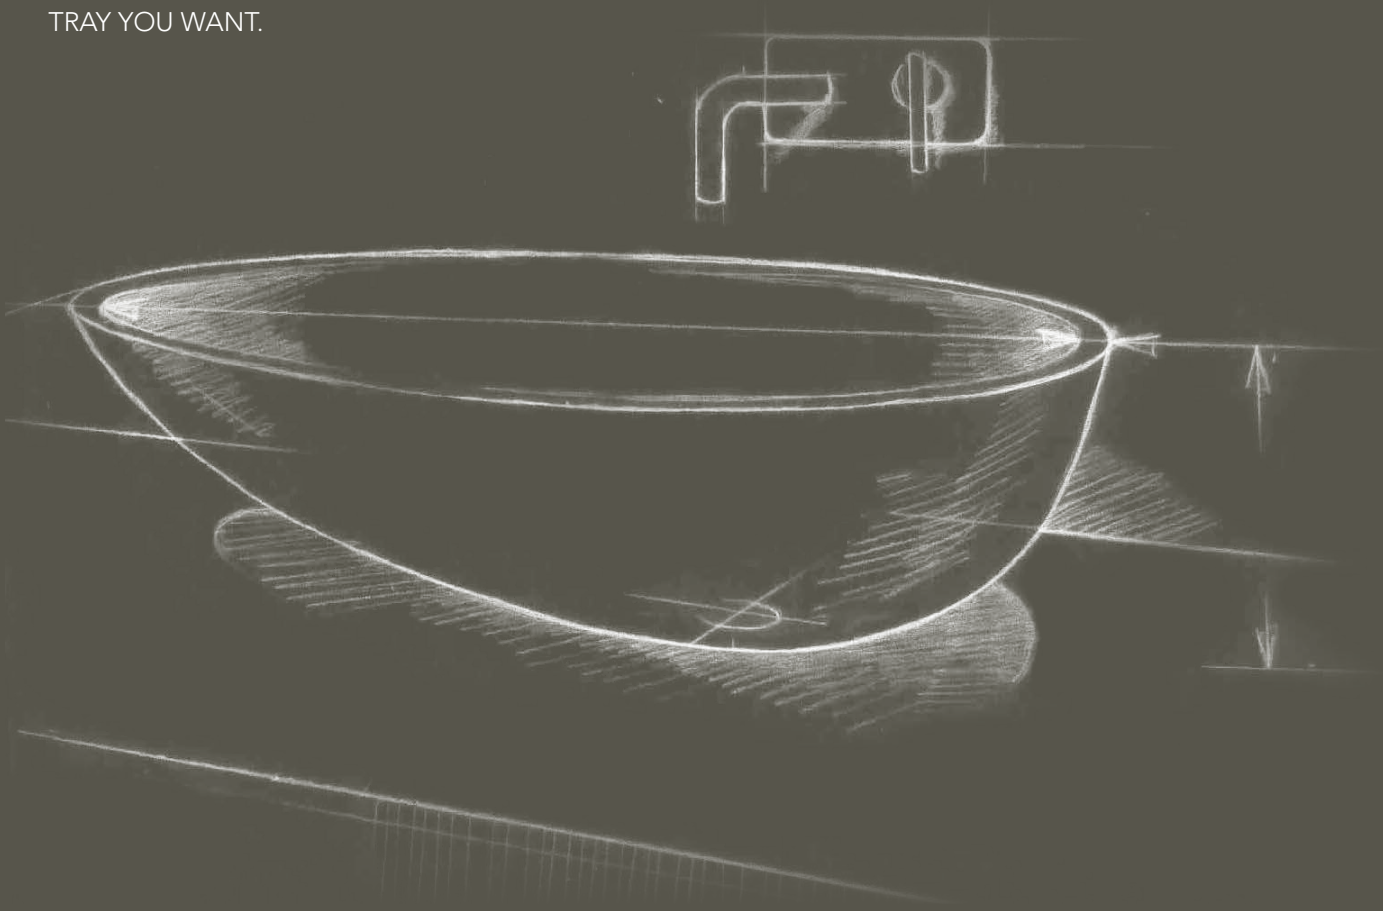

The EUSNK3 and EUSNK5 sinks are the best suited for use by people with reduced mobility. The limited depth of these basins allows for easy wheelchair access.

ALL OUR PRODUCTS ARE CUSTOMISABLE.

A HARMONIOUS DESIGN
MAY SOMETIMES BE
ACCOMPANIED BY STRICT
CONSTRAINTS ON LINES
OR COLOURS. ARISTECH
SURFACES LLC WILL WORK
WITH YOU TO DESIGN THE
KITCHEN SINK, BATHROOM
SINK, BATHTUB OR SHOWER
TRAY YOU WANT.