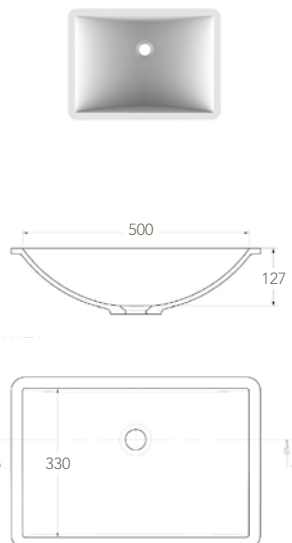

Ref: **EUSNK41** *

A curved bath bowl model, with two straight walls.
Minimum Order Quantity: 7 units