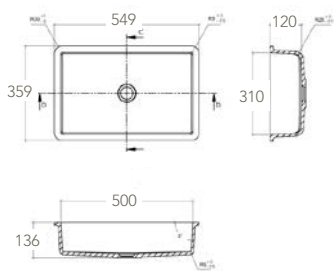

Ref: **EUSNK45** *

A U-shaped bath bowl model, with two curved radius in the inner edges.
Minimum Order Quantity: 14 units