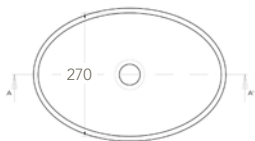

Ref: **EUSNK29** *

A top-mounted oval bath bowl model.
Minimum Order Quantity: 24 units