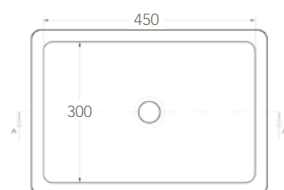

Ref: **EUSNK7** *

A bath bowl model with an inner radius of 20 mm.
Minimum Order Quantity: 14 units