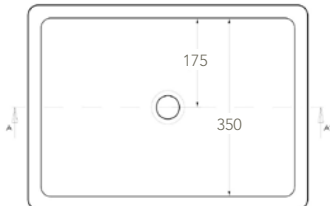

A bath bowl model with an inner radius of 5 mm.

Ref: EUSNK4 *

A bath bowl model with an inner radius of 5 mm.
Minimum Order Quantity: 7 units

Ref: EUSNK9 *

A bath bowl model with an inner radius of 20 mm.
Minimum Order Quantity: 7 units

Ref: EUSNK10 *

A bath bowl model with an inner radius of 20 mm.
Minimum Order Quantity: 24 units

Ref: EUSNK11 *

An undermounted bath bowl model with inner radius of 70 mm.
Minimum Order Quantity: 12 units