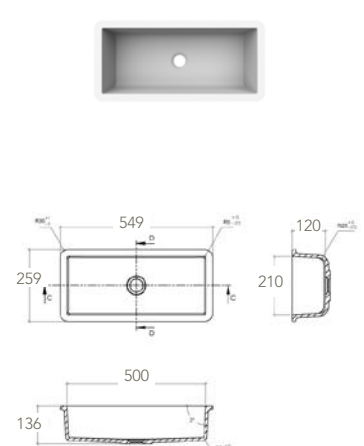

Ref: **EUSNK44** *

A U-shaped bath bowl model, with two curved radius in the inner edges.
Minimum Order Quantity: 14 units