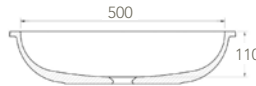

Ref: **EUSNK23** *

An undermounted bath bowl model with an inner radius of 100 mm.
Minimum Order Quantity: 14 units