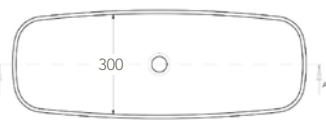

Ref: **EUSNK22** *

An undermounted bath bowl model with an inner radius of 100 mm.
Minimum Order Quantity: 7 units