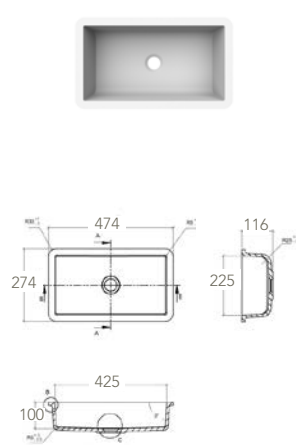

Ref: **EUSNK43** *

A U-shaped bath bowl model, with two curved radius in the inner edges.
Minimum Order Quantity: 14 units.