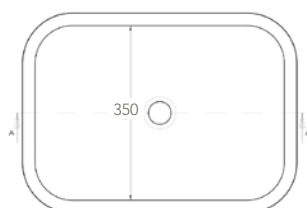

Ref: EUSNK12 *

A top-mounted bath bowl model with inner radius of 70 mm.
Minimum Order Quantity: 12 units

Ref: **EUSNK5**

A bath bowl model with an inner radius of 5 mm.

Ref: **EUSNK6**

A bath bowl model with an inner radius of 20 mm.

Ref: **EUSNK7** *

A bath bowl model with an inner radius of 20 mm.
Minimum Order Quantity: 14 units

Ref: **EUSNK8**

A bath bowl model with an inner radius of 20 mm.

Ref: **EUSNK13**

A bath bowl model with an inner radius of 70 mm.

Ref: **EUSNK14** *

A top-mounted bath bowl model with inner radius of 70 mm.
Minimum Order Quantity: 14 units

Ref: **EUSNK15** *

An undermounted bath bowl model with an inner radius of 100 mm.
Minimum Order Quantity: 24 units