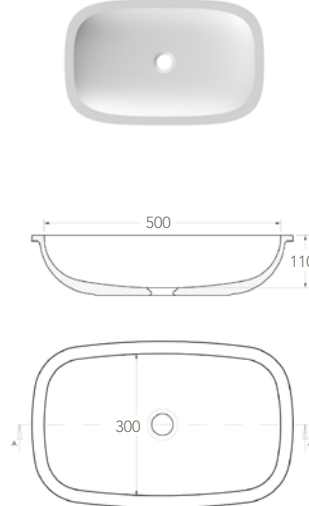

Ref: **EUSNK7** *

A bath bowl model with an inner radius of 20 mm.
Minimum Order Quantity: 14 units

Ref: **EUSNK8**

A bath bowl model with an inner radius of 20 mm.

Ref: **EUSNK13**

A bath bowl model with an inner radius of 70 mm.

Ref: **EUSNK16** *

A top-mounted bath bowl model with an inner radius of 100 mm.
Minimum Order Quantity: 24 units

BATH BOWLS

Ref: **EUSNK17** *

An undermounted bath bowl model with an inner radius of 100 mm.
Minimum Order Quantity: 14 units

Ref: **EUSNK18** *

An undermounted bath bowl model with an inner radius of 100 mm.
Minimum Order Quantity: 14 units

Ref: **EUSNK19** *

An undermounted bath bowl model with an inner radius of 100 mm.
Minimum Order Quantity: 14 units