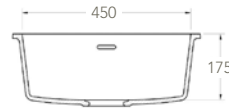

Ref: **EUSNK58**

A kitchen sink model with common dimensions.