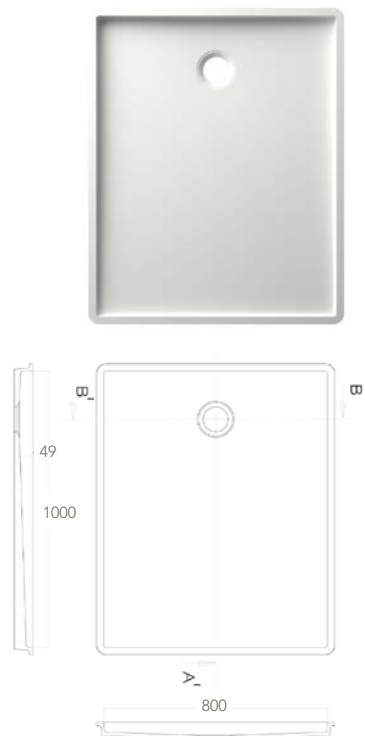

Ref: **EUSNK48** *

A shower tray to integrate.
Minimum Order Quantity: 10 units