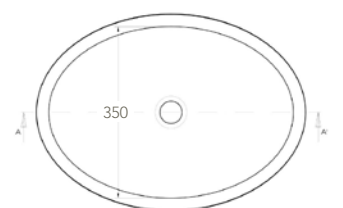

Ref: **EUSNK30**

An oval bath bowl model to integrate.

Ref: **EUSNK31**

An oval top-mounted bath bowl model.

Ref: **EUSNK32** *

An undermounted oval bath bowl model.
Minimum Order Quantity: 14 units

BATH BOWLS