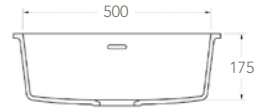

Ref: **EUSNK57**

A kitchen sink model with common dimensions.

Ref: **EUSNK58**

A kitchen sink model with common dimensions.

Ref: **EUSNK59**

A kitchen sink model with common dimensions.

IN THE BATHROOM

WITH 45 MODELS STOCKED OR AVAILABLE BY SPECIAL ORDER, THE AVONITE® RANGE OF BOWLS IN 100% ACRYLIC SOLID SURFACE IS THE MOST EXTENSIVE ON THE ENTIRE SOLID SURFACE MARKET.