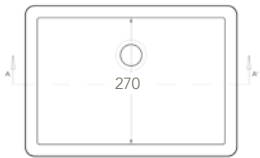

BATH BOWLS

Ref: EUSNK1 *

A bath bowl model with an inner radius of 5 mm.
Minimum Order Quantity: 24 units

Ref: EUSNK2 *

A bath bowl model with an inner radius of 5 mm.
Minimum Order Quantity: 14 units

Ref: EUSNK3 *