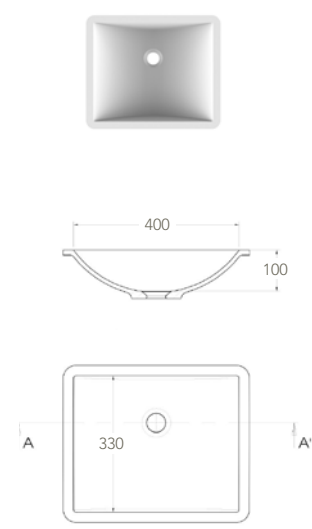

Ref: **EUSNK38** *

An undermounted rounded bath bowl model.
Minimum Order Quantity: 12 units

Ref: **EUSNK39** *

A top-mounted rounded bath bowl model.
Minimum Order Quantity: 12 units

Ref: **EUSNK40** *

A curved bath bowl model, with two straight walls.
Minimum Order Quantity: 7 units