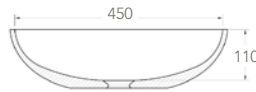

Ref: **EUSNK31**

An oval top-mounted bath bowl model.