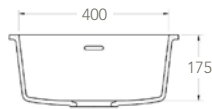

Ref: **EUSNK57**

A kitchen sink model with common dimensions.