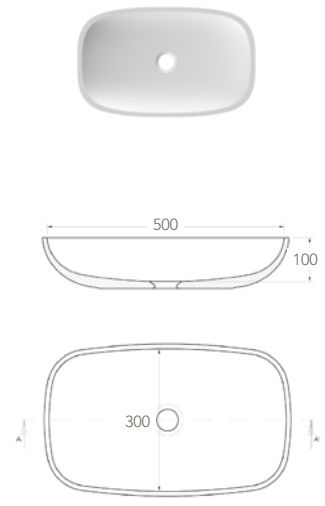

Ref: **EUSNK20** *

An undermounted bath bowl model with an inner radius of 100 mm.
Minimum Order Quantity: 14 units