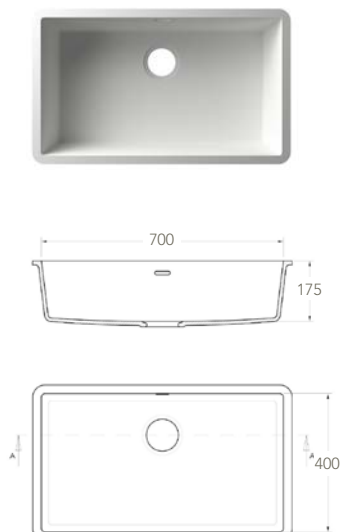

Ref: EUSNK55 *

A kitchen sink model with common dimensions.
Minimum Order Quantity: 24 units

Ref: EUSNK60 *

A kitchen sink model with common dimensions.
Minimum Order Quantity: 12 units

Ref: EUSNK61 *

A kitchen sink model with common dimensions.
Minimum Order Quantity: 12 units