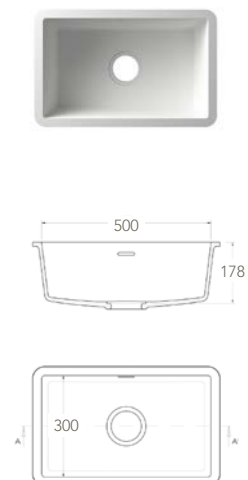

Ref: EUSNK63

A narrow kitchen sink model thought for reduced spaces like apartments, boats, caravans, trains...