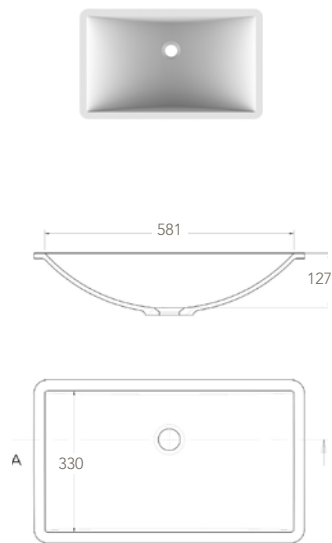

Ref: **EUSNK42** *

A curved bath bowl model, with two straight walls.
Minimum Order Quantity: 7 units